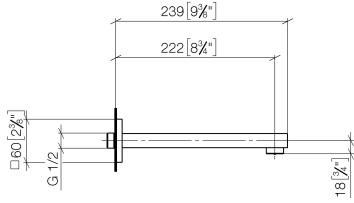

- max. recess depth 125 mm
- min. recess depth 90 mm

Recommended miscellaneous

Extension for Touchfree 500 mm - 12 765 970 90

SYMETRICS eSET Touchfree Basin mixer without pop-up waste with temperature setting - Chrome

SYMETRICS eSET Touchfree Basin mixer without pop-up waste with temperature setting - Chrome

ST 010 205 8980

- 220mm projection
- fixed spout
- circular, air-enriched flow
- hole diameter 37 mm
- rosette 60 x 60 mm
- 1/2" connection
- plug-link mounting
- max. flow 7 l/min
- lead-free
- WRAS 1904065

For Touchfree control please order eSet Touchfree
WITH or WITHOUT temperature adjustment

Recommended miscellaneous

Concealed wall elbow -

35 085 970 90

- max. recess depth 163 mm
- min. recess depth 90 mm

SYMETRICS eSET Touchfree Basin mixer without pop-up waste with temperature setting - Chrome

ST 010 205 8980

SYMETRICS eSET Touchfree Basin mixer without pop-up waste with temperature setting - Chrome

ST 010 205 8080
mm [inches]